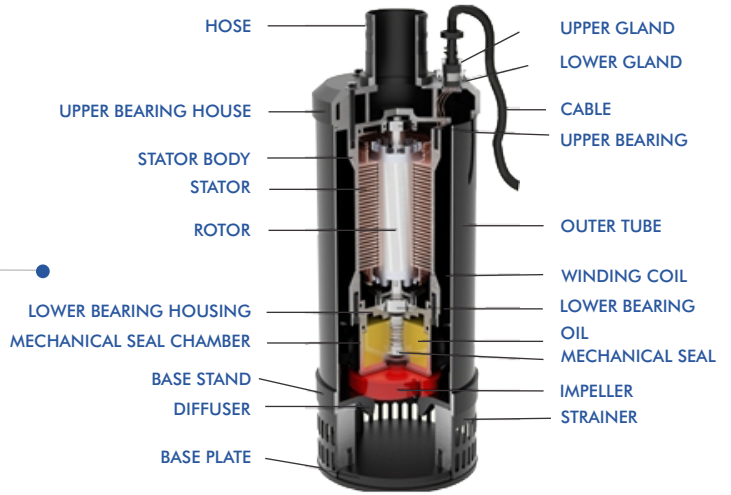

SB Pumps
The Pump People

LIGERO Dewatering SERIES Submersible Pump

PORTABLE, TOUGH & COMPACT DESIGN
To Handle Muddy Water from Mines, Pits &
Dewatering.

TYPE

LIGERO - 4

SERIES

DEW4-G002T

MODEL

SBDWL308

www.sbpumpsindia.com

| Series | Model | HP /kw | Outlet size in MM |
|------------|----------|---------|-------------------|
| DEW4-G002T | SBDWL308 | 30 / 22 | 200 |

*Inbuilt Thermal Protection
 *Outlet NPT/ Flange / Slip on Hose
 Due to continuous product development, specifications are subject to change without notice
 *Other Material of Construction on Request.

| Pump type | Submersible Dewatering Pump | |
|------------------|-----------------------------|------------------------|
| Motor | Type | Induction Motor |
| | Poles | 2 |
| | Insulation | F Class (H On request) |
| | Starting Method | STAR DELTA |
| | Volts | 415 +-10% |
| | Phase | 3 |
| | Protection | IP68 |
| | Speed | 2850 |
| | Lubricants Bearings | Grease |
| Lubricants Seals | Food Grade Oil | |
| Mechanical Seal | Double | Silicon Vs Silicon |
| Liquid Density | 1050 Kg/Ltr | |
| Solid Size in MM | Max. | 10 |

| Pump type | Submersible Dewatering Pump | |
|---------------------------------|--------------------------------|--------------------|
| Ph Ranges | 5 to 8 | |
| Cable | Double Sheathed copper 10 Mtr. | |
| Max. Submergence | 15 (Mtr.) | |
| Mini. Submergence | 5" (Inch) | |
| Max. liquid Temp | 45 Deg. Centi. | |
| Material of Construction | Impeller | SS410 (Hardened) |
| | Housings | Aluminum Alloy |
| | Stator Body | Aluminum Alloy |
| | Outer Body | Epoxy coated Steel |
| | Rotor Shaft | SS431 |
| | Rubber Parts | Nitrile Rubber |
| Hardware | SS304 | |