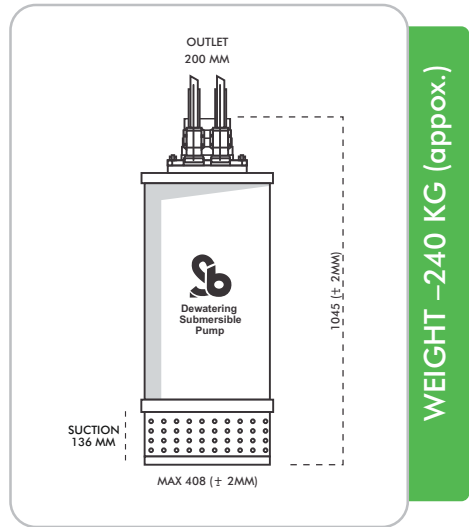

SB Pumps
The Pump People

LIGERO Dewatering SERIES Submersible Pump

PORTABLE, TOUGH & COMPACT DESIGN
To Handle Muddy Water from Mines, Pits &
Dewatering.

TYPE

LIGERO - 4

SERIES

DEW4-G002T

MODEL

SBDWL308

www.sbpumpsindia.com

| Series | Model | HP /kw | Outlet size in MM |
|------------|----------|---------|-------------------|
| DEW4-G002T | SBDWL308 | 30 / 22 | 200 |

*Inbuilt Thermal Protection
 *Outlet NPT/ Flange / Slip on Hose
 Due to continuous product development, specifications are subject to change without notice
 *Other Material of Construction on Request.

| Pump type | Submersible Dewatering Pump | |
|------------------|-----------------------------|------------------------|
| Motor | Type | Induction Motor |
| | Poles | 2 |
| | Insulation | F Class (H On request) |
| | Starting Method | STAR DELTA |
| | Volts | 415 +-10% |
| | Phase | 3 |
| | Protection | IP68 |
| | Speed | 2850 |
| | Lubricants Bearings | Grease |
| Lubricants Seals | Food Grade Oil | |
| Mechanical Seal | Double | Silicon Vs Silicon |
| Liquid Density | 1050 Kg/Ltr | |
| Solid Size in MM | Max. | 10 |

| Pump type | Submersible Dewatering Pump | |
|---------------------------------|--------------------------------|--------------------|
| Ph Ranges | 5 to 8 | |
| Cable | Double Sheathed copper 10 Mtr. | |
| Max. Submergence | 15 (Mtr.) | |
| Mini. Submergence | 5" (Inch) | |
| Max. liquid Temp | 45 Deg. Centi. | |
| Material of Construction | Impeller | SS410 (Hardened) |
| | Housings | Aluminum Alloy |
| | Stator Body | Aluminum Alloy |
| | Outer Body | Epoxy coated Steel |
| | Rotor Shaft | SS431 |
| | Rubber Parts | Nitrile Rubber |
| Hardware | SS304 | |