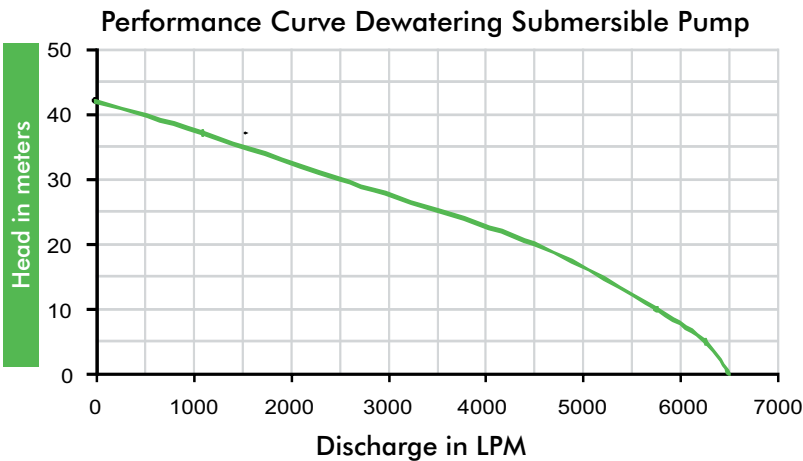

SB Pumps
The Pump People

LIGERO Dewatering SERIES Submersible Pump

PORTABLE, TOUGH & COMPACT DESIGN
To Handle Muddy Water from Mines, Pits &
Dewatering.

TYPE

LIGERO - 4

SERIES

DEW4-G002T

MODEL

SBDWL308

www.sbpumpsindia.com

| Series | Model | HP /kw | Outlet size in MM |
|------------|----------|---------|-------------------|
| DEW4-G002T | SBDWL308 | 30 / 22 | 200 |

*Inbuilt Thermal Protection
 *Outlet NPT/ Flange / Slip on Hose
 Due to continuous product development, specifications are subject to change without notice
 *Other Material of Construction on Request.

| Pump type | Submersible Dewatering Pump | |
|------------------|-----------------------------|------------------------|
| Motor | Type | Induction Motor |
| | Poles | 2 |
| | Insulation | F Class (H On request) |
| | Starting Method | STAR DELTA |
| | Volts | 415 +-10% |
| | Phase | 3 |
| | Protection | IP68 |
| | Speed | 2850 |
| | Lubricants Bearings | Grease |
| Lubricants Seals | Food Grade Oil | |
| Mechanical Seal | Double | Silicon Vs Silicon |
| Liquid Density | 1050 Kg/Ltr | |
| Solid Size in MM | Max. | 10 |